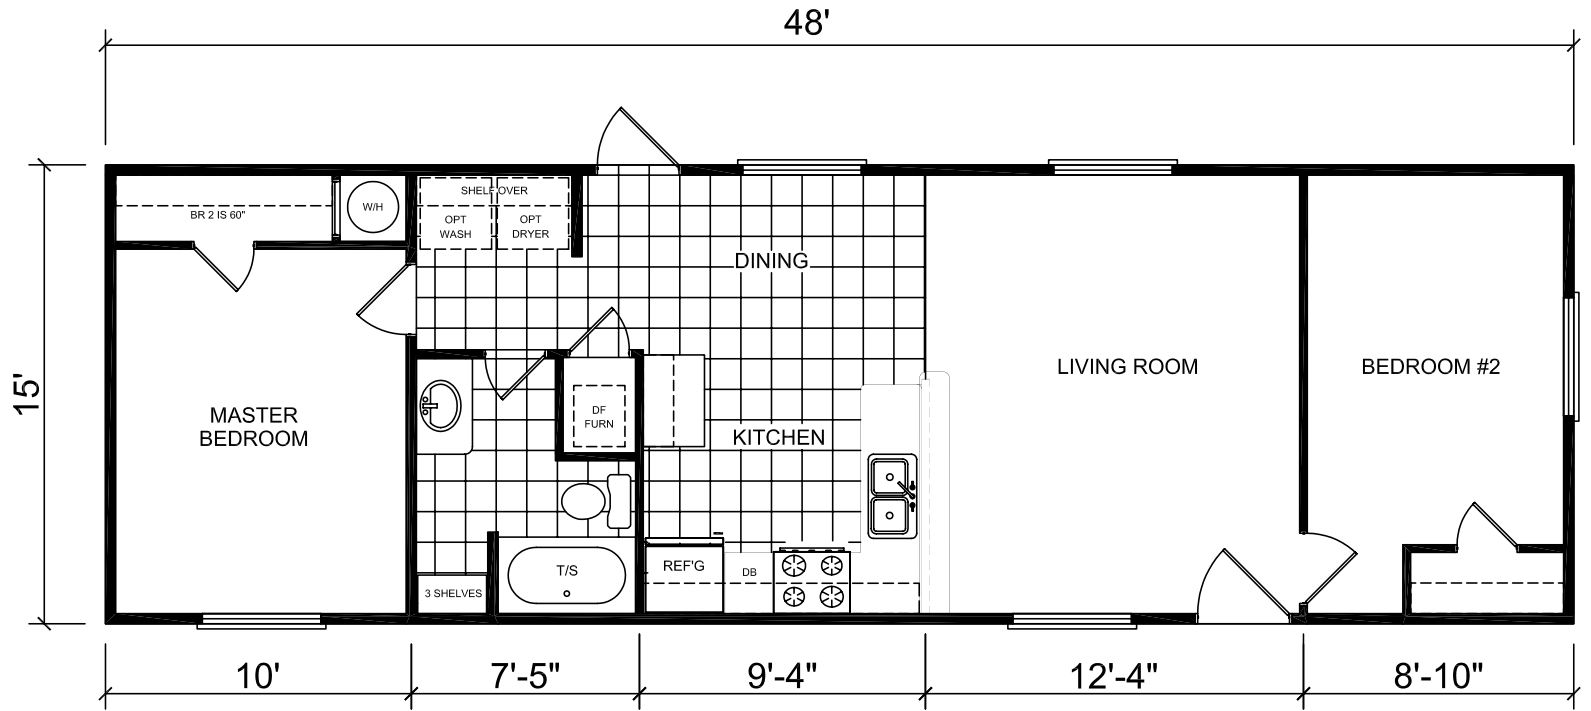

Ambrose

Park Villa Series

2 Bedroom, 1 Bath
Approx. 720 SQ. FT.

Last Updated: 11-4-08

Factory Expo
"Factory Direct Value" HOME CENTERS
3401 W. Corsicana Highway, Athens, TX 75751

1-800-218-5309