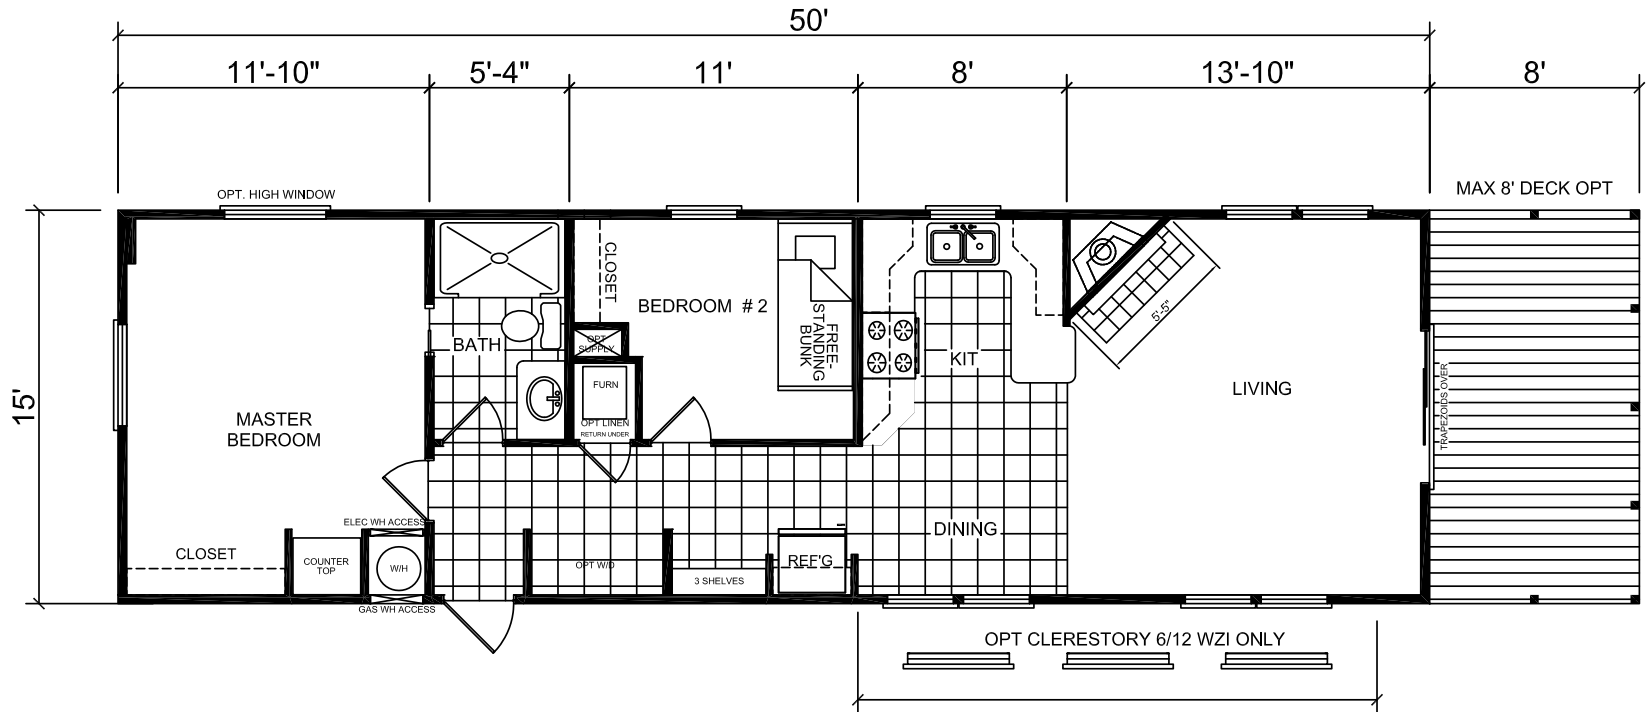

Aurora

Large Cabin Series

2 Bedroom, 1 Bath
Approx. 750 SQ. FT.

Last Updated: 12-5-08

Factory Expo
 "Factory Direct Value" HOME CENTERS
 3401 W. Corsicana Highway, Athens, TX 75751

1-800-218-5309