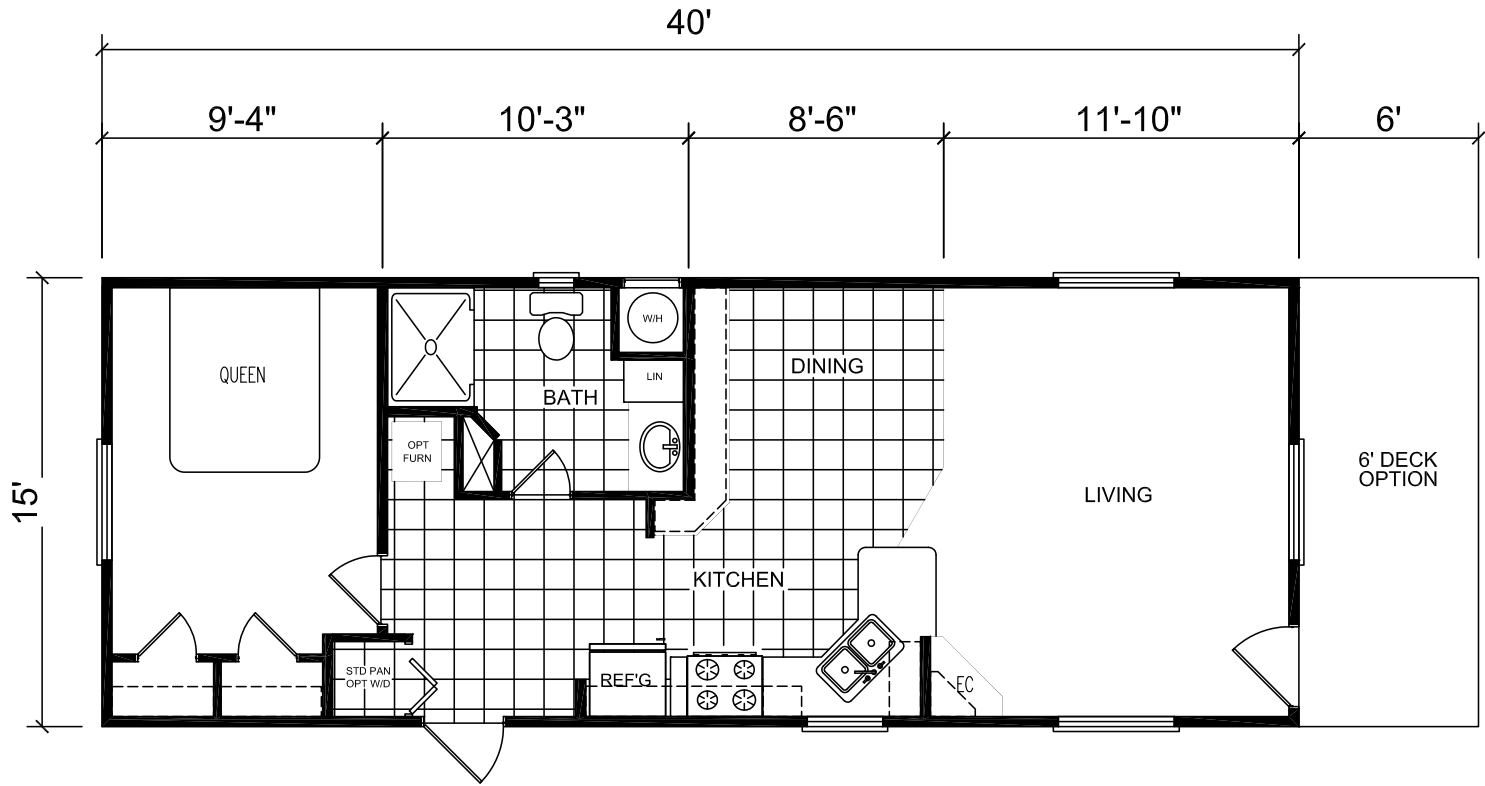

Batson

Park Villa Series

1 Bedroom, 1 Bath
Approx. 600 SQ. FT.

Last Updated: 11-4-08

Factory Expo
"Factory Direct Value" HOME CENTERS
3401 W. Corsicana Highway, Athens, TX 75751

1-800-218-5309