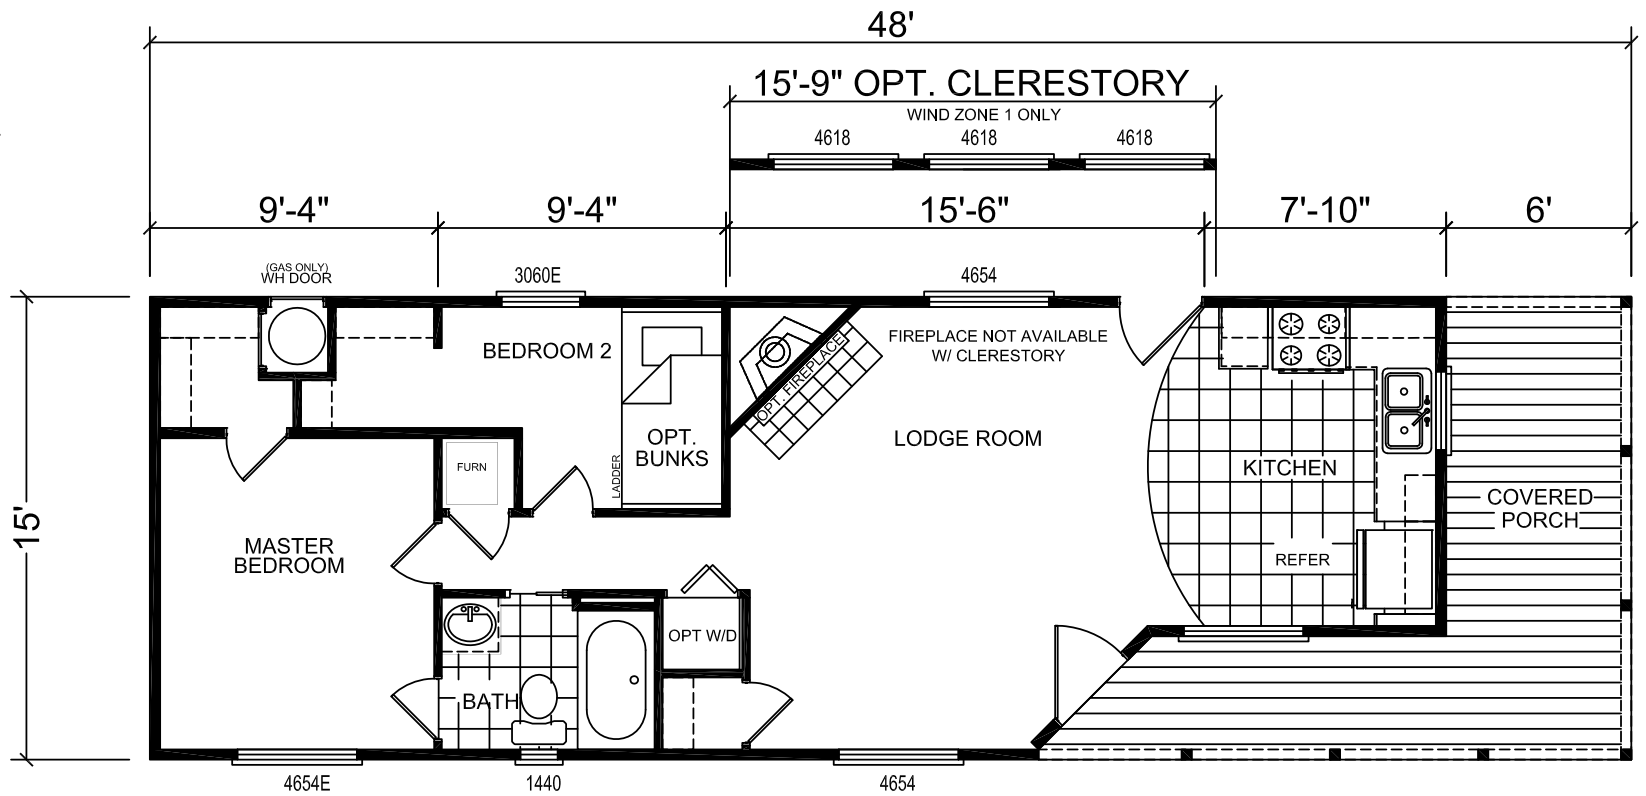

# Buena Vista

Large Cabin Series

2 Bedroom, 1 Bath  
Approx. 584 SQ. FT.

Last Updated: 12-5-08

**Factory Expo**  
 "Factory Direct Value" HOME CENTERS  
 3401 W. Corsicana Highway, Athens, TX 75751

1-800-218-5309