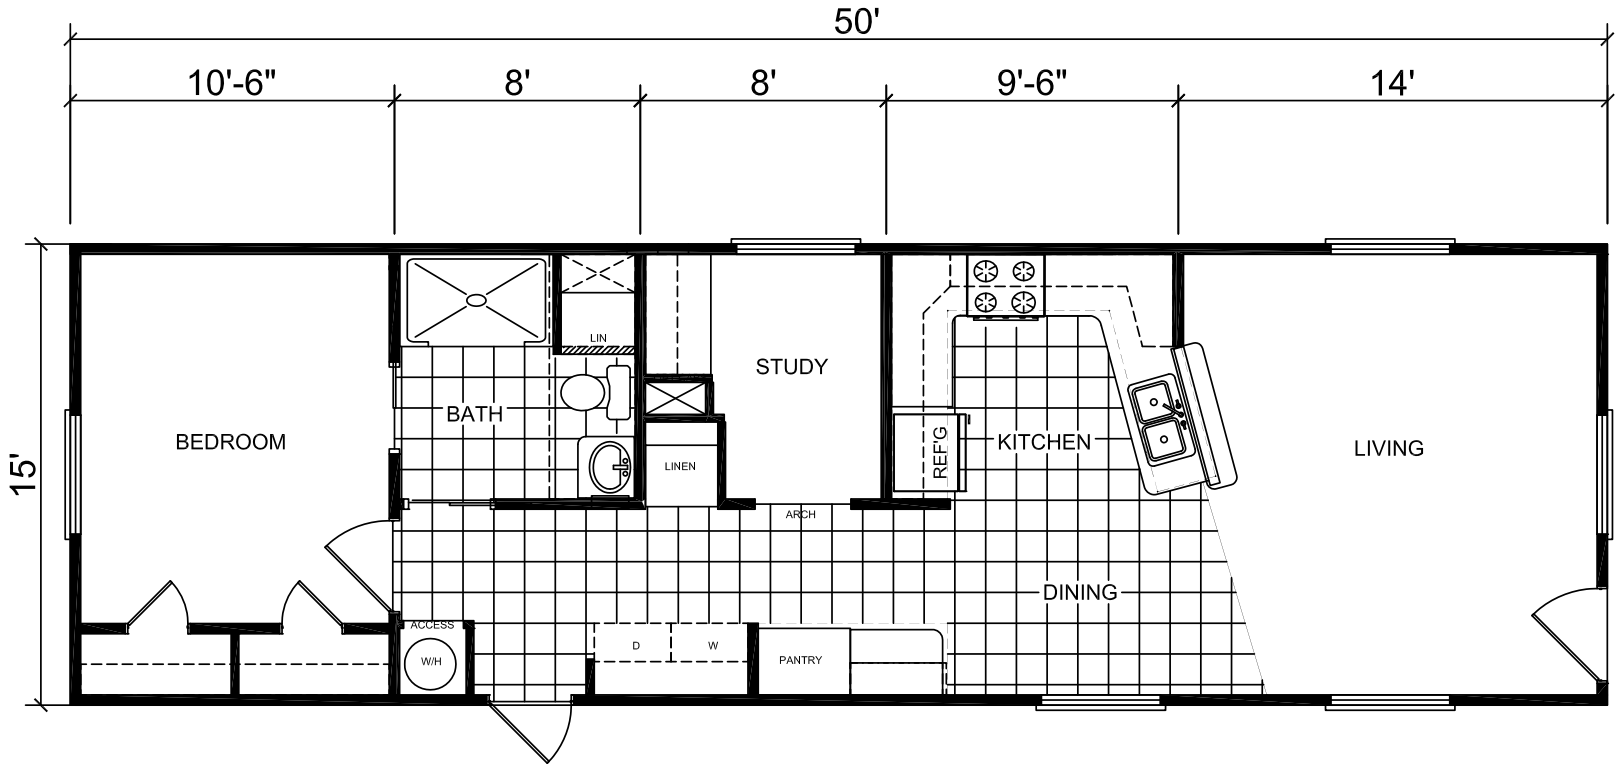

# Dumont

Park Villa Series

1 Bedroom, 1 Bath  
Approx. 750 SQ. FT.

Last Updated: 3-5-09

**Factory Expo**  
"Factory Direct Value" HOME CENTERS  
3401 W. Corsicana Highway, Athens, TX 75751

1-800-218-5309