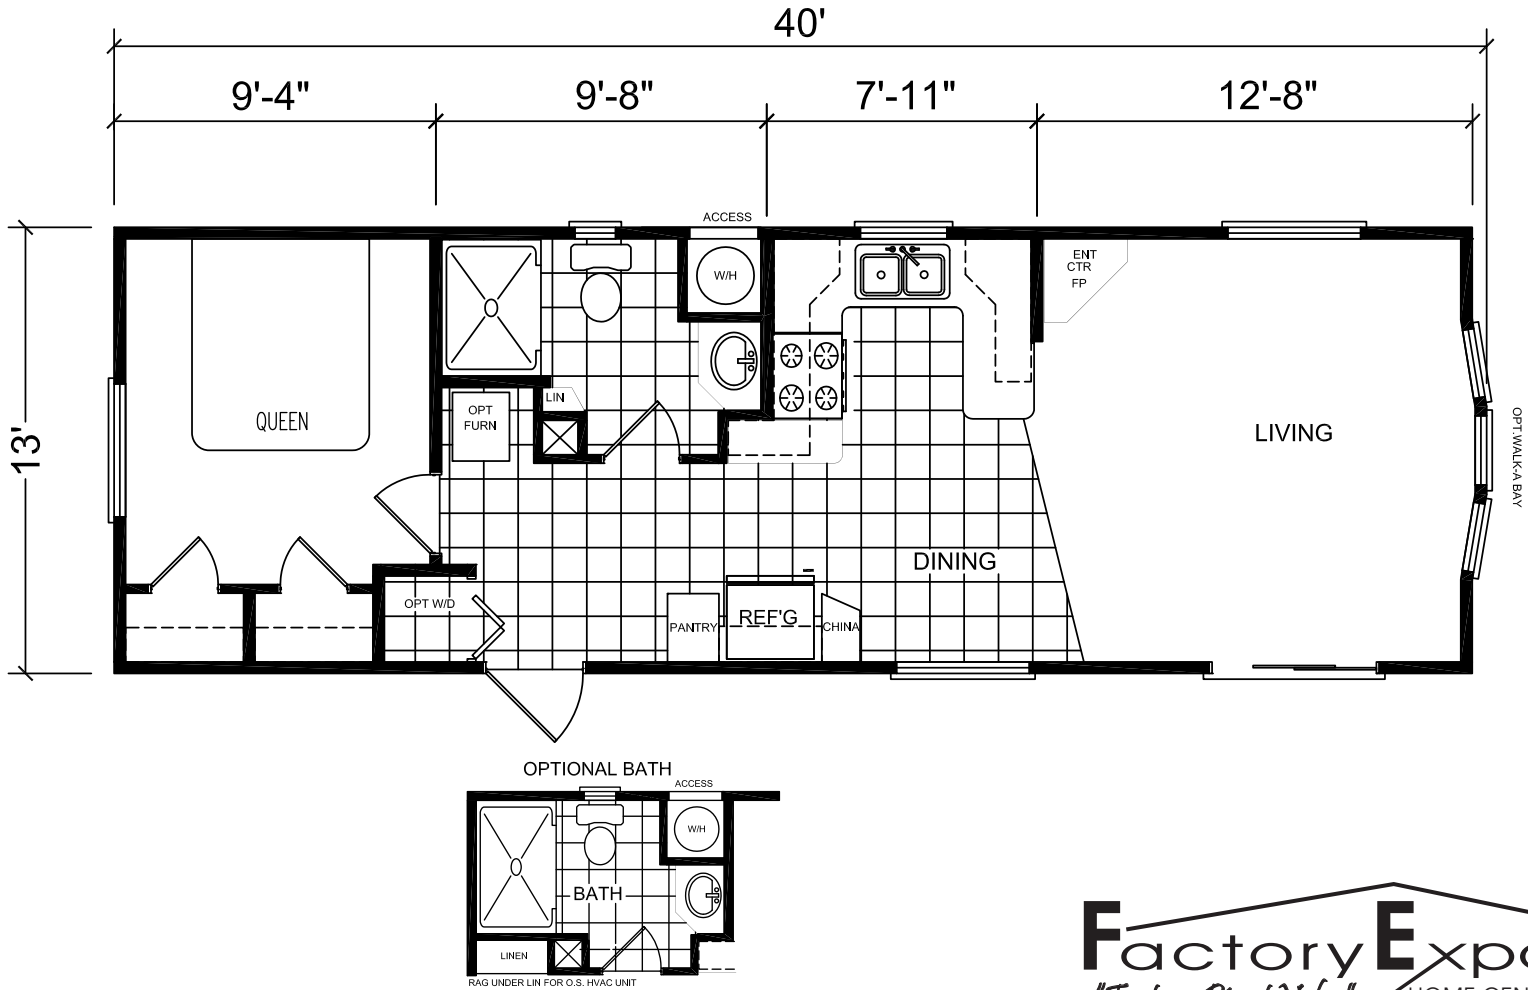

Duncan
Park Villa Series

1 Bedroom, 1 Bath
Approx. 517 SQ. FT.

Last Updated: 11-4-08

Factory Expo
"Factory Direct Value" HOME CENTERS
3401 W. Corsicana Highway, Athens, TX 75751

1-800-218-5309