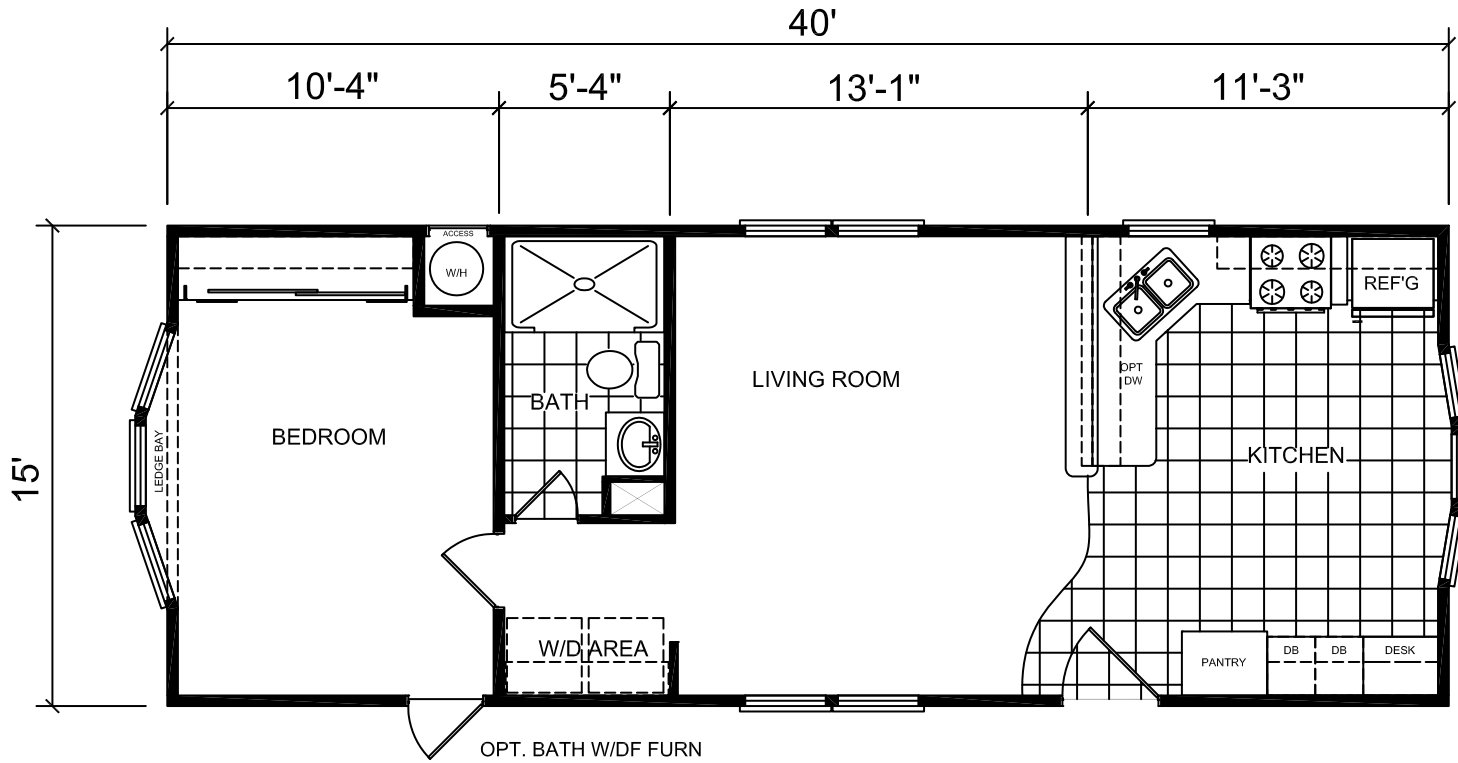

# Greenville

Park Villa Series

1 Bedroom, 1 Bath  
Approx. 602 SQ. FT.

Last Updated: 11-4-08

OPT. BATH W/DF FURN

**Factory Expo**  
"Factory Direct Value" HOME CENTERS  
3401 W. Corsicana Highway, Athens, TX 75751