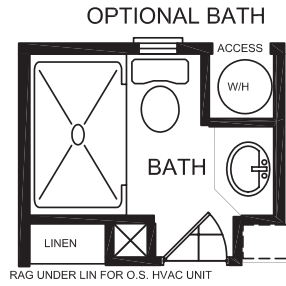

1 Bedroom, 1 Bath  
Approx. 499 SQ. FT.

Hayward  
Grand Park Series

**Factory Expo**  
"Factory Direct Value" HOME CENTERS  
3401 W. Corsicana Highway, Athens, TX 75751

1-800-218-5309