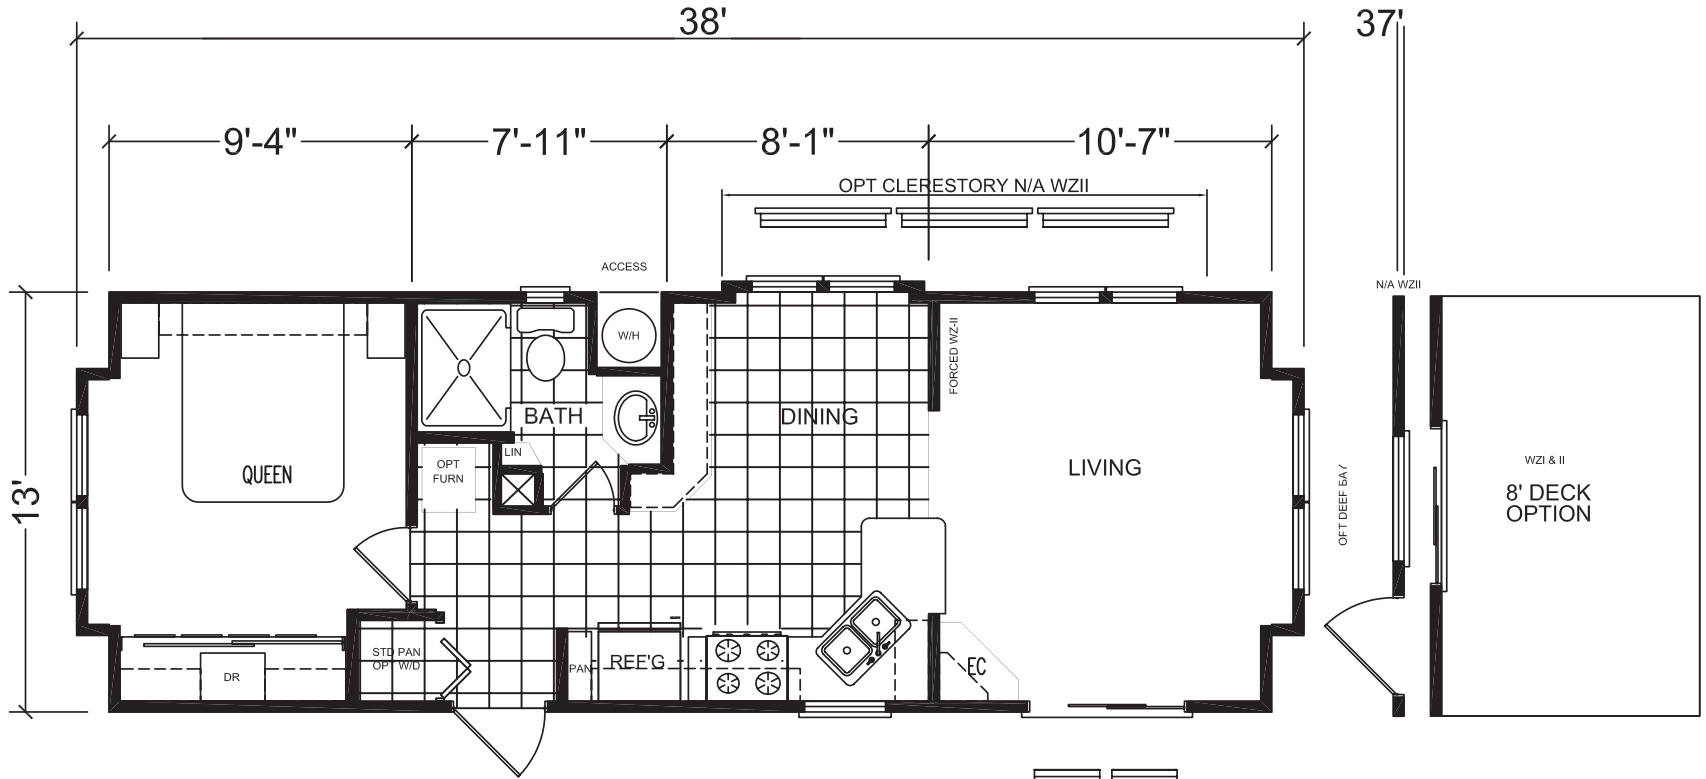

1 Bedroom, 1 Bath  
Approx. 499 SQ. FT.

Hayward  
Grand Park Series

**Factory Expo**  
"Factory Direct Value" HOME CENTERS  
3401 W. Corsicana Highway, Athens, TX 75751

1-800-218-5309