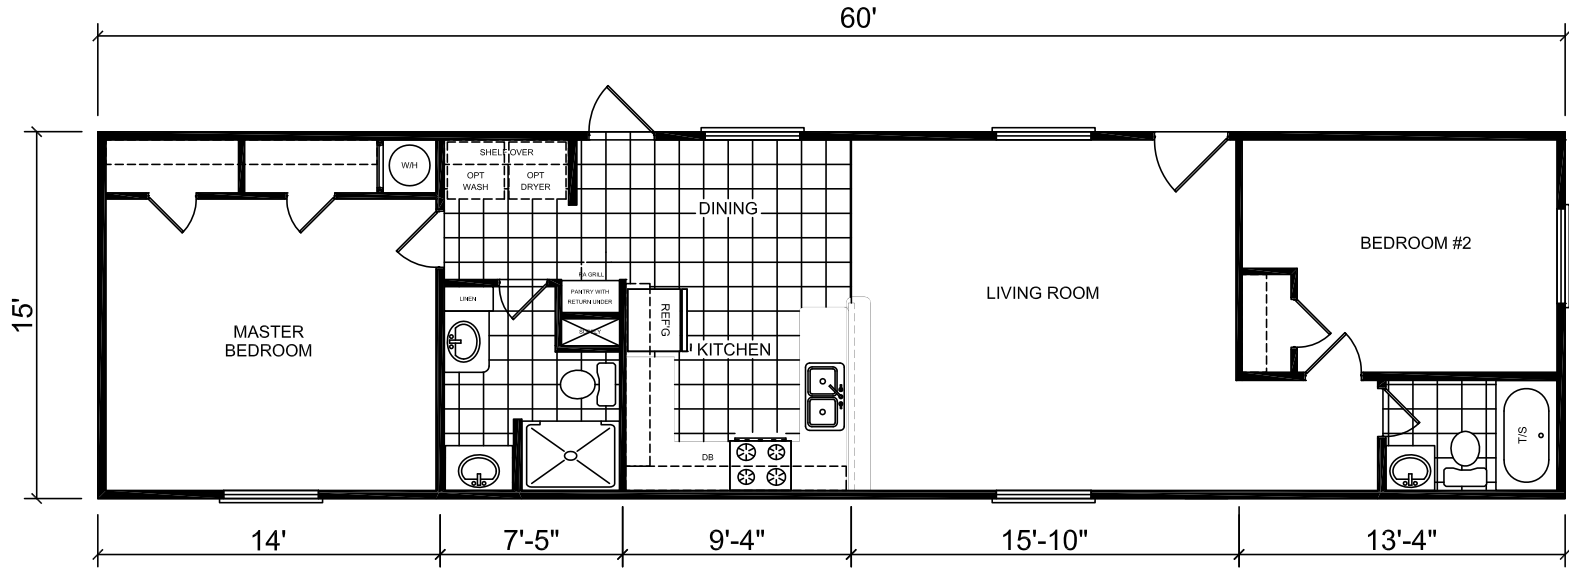

Higgins
Park Villa Series

2 Bedroom, 2 Bath
Approx. 900 SQ. FT.

Last Updated: 11-4-08

Factory Expo
"Factory Direct Value" HOME CENTERS
3401 W. Corsicana Highway, Athens, TX 75751

1-800-218-5309