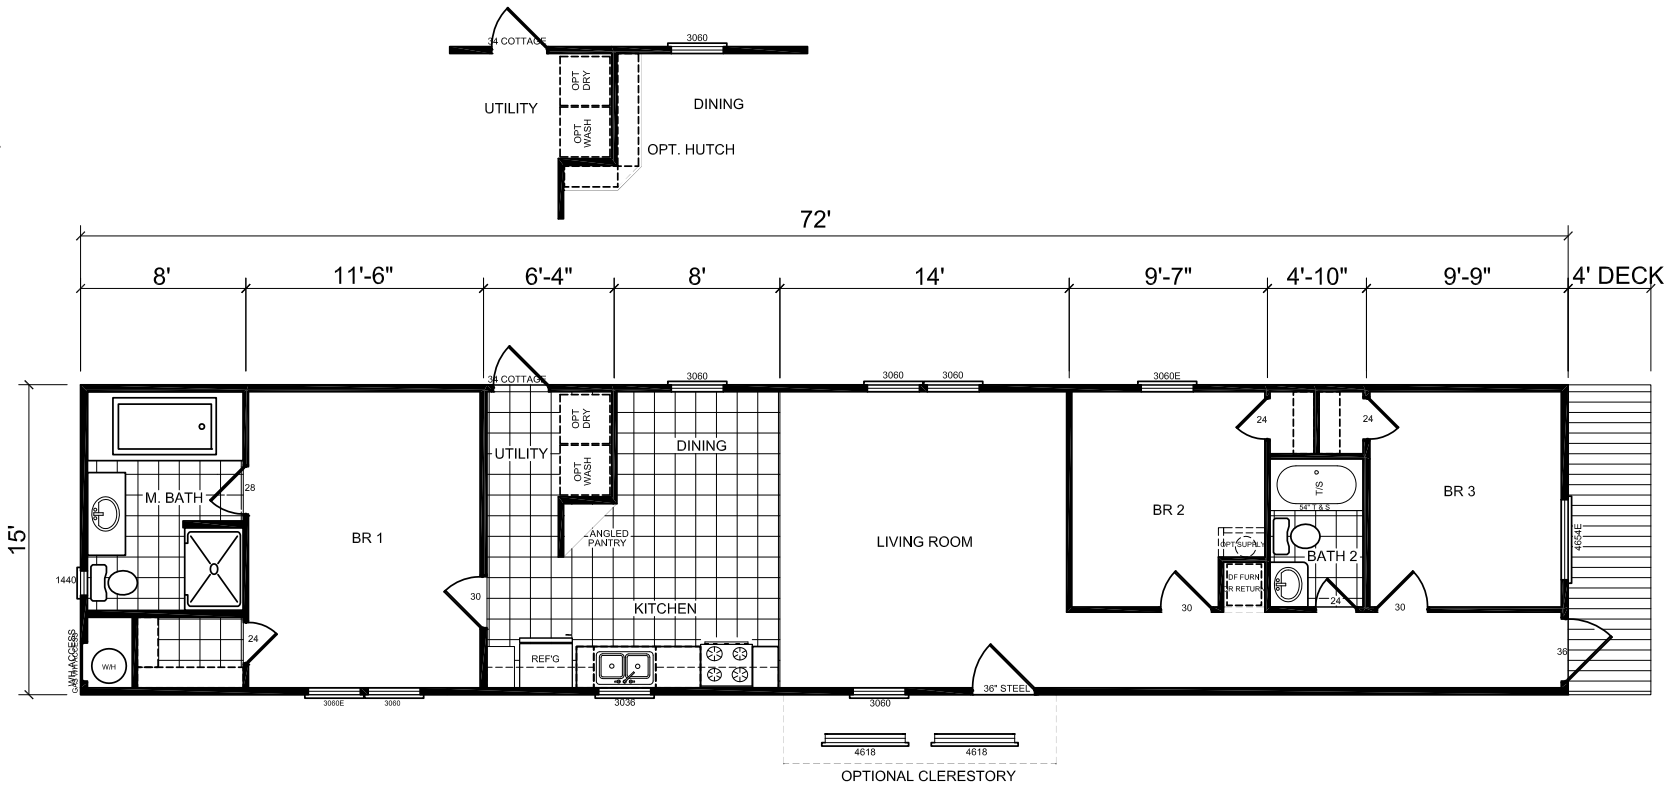

**3 Bedroom, 2 Bath**  
**Approx. 1,079 SQ. FT.**

**JADE**  
**Cimarron Singlewide Series**

Last Updated: 9-1-09

**Factory Expo**  
*"Factory Direct Value"* HOME CENTERS  
 3401 W. Corsicana Highway, Athens, TX 75751