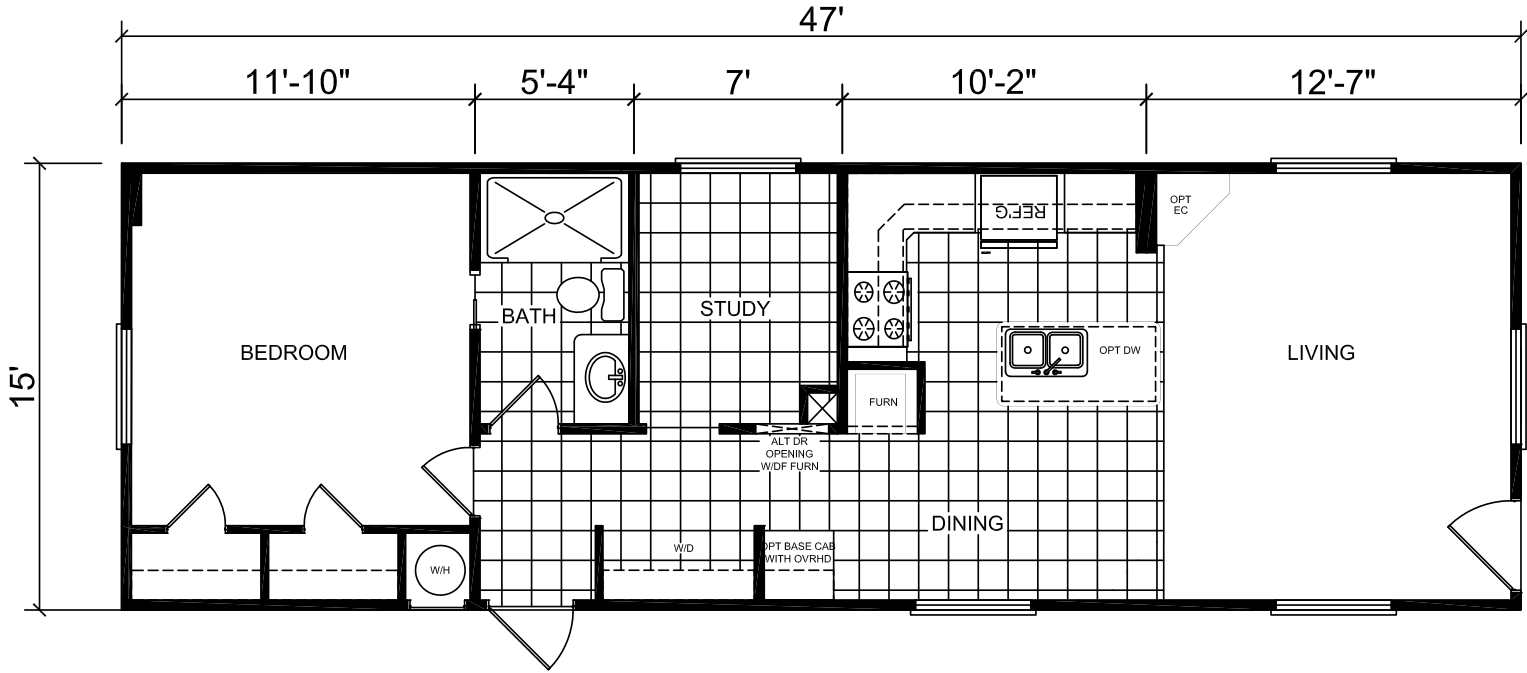

Kershaw

Park Villa Series

1 Bedroom, 1 Bath
Approx. 705 SQ. FT.

Last Updated: 11-4-08

Factory Expo
"Factory Direct Value" HOME CENTERS
3401 W. Corsicana Highway, Athens, TX 75751

1-800-218-5309