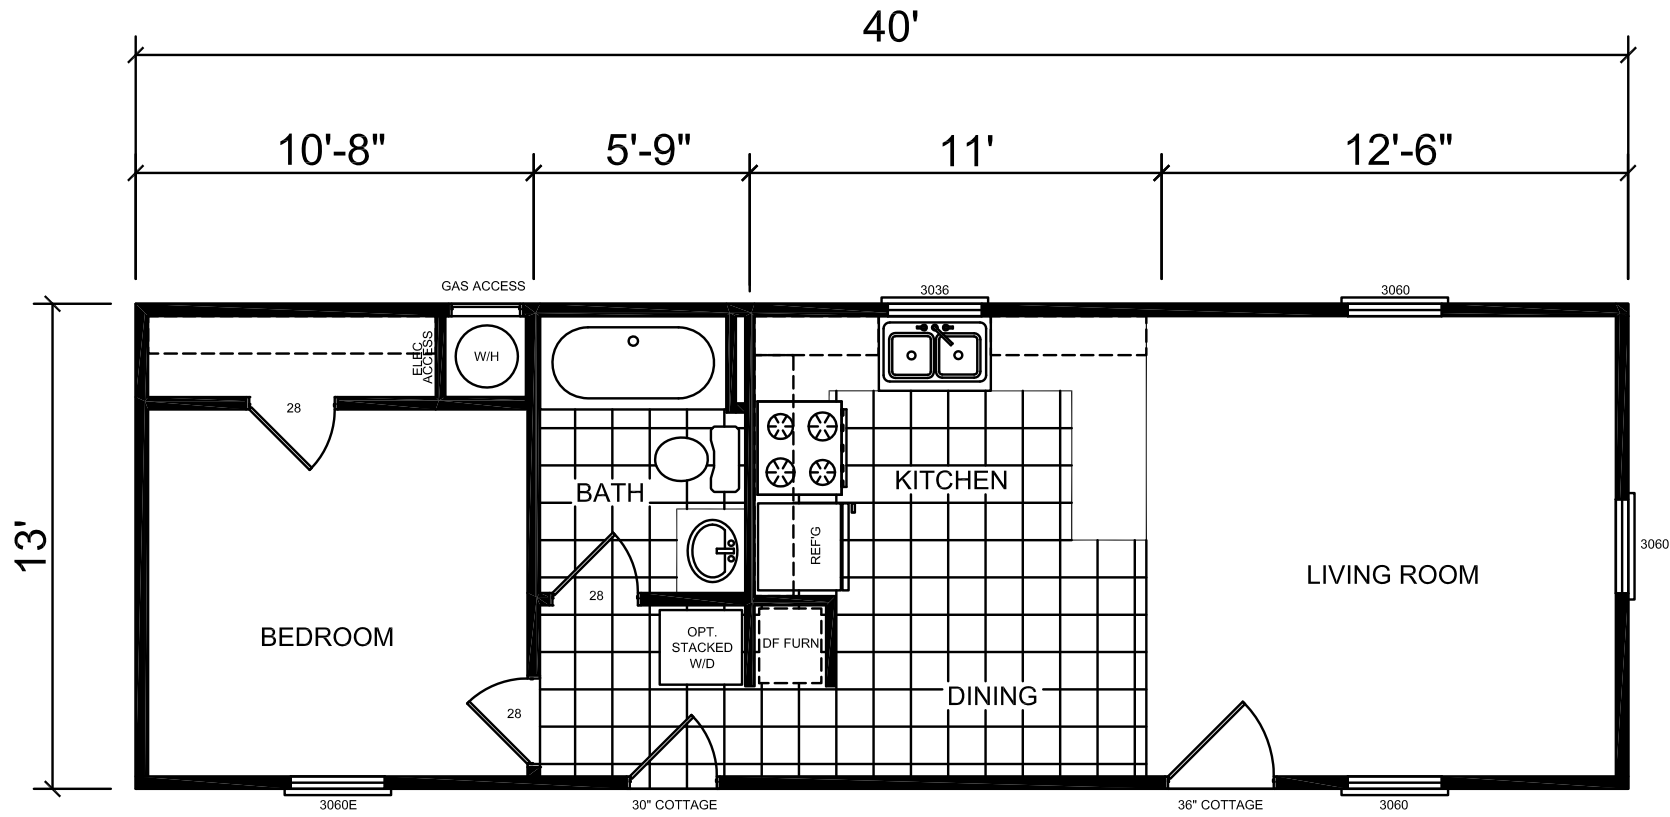

1 Bedroom, 1 Bath  
Approx. 520 SQ. FT.

Keystone  
Limited Series

Last Updated: 5-14-09

**Factory Expo**  
 "Factory Direct Value" HOME CENTERS  
 3401 W. Corsicana Highway, Athens, TX 75751

1-800-218-5309