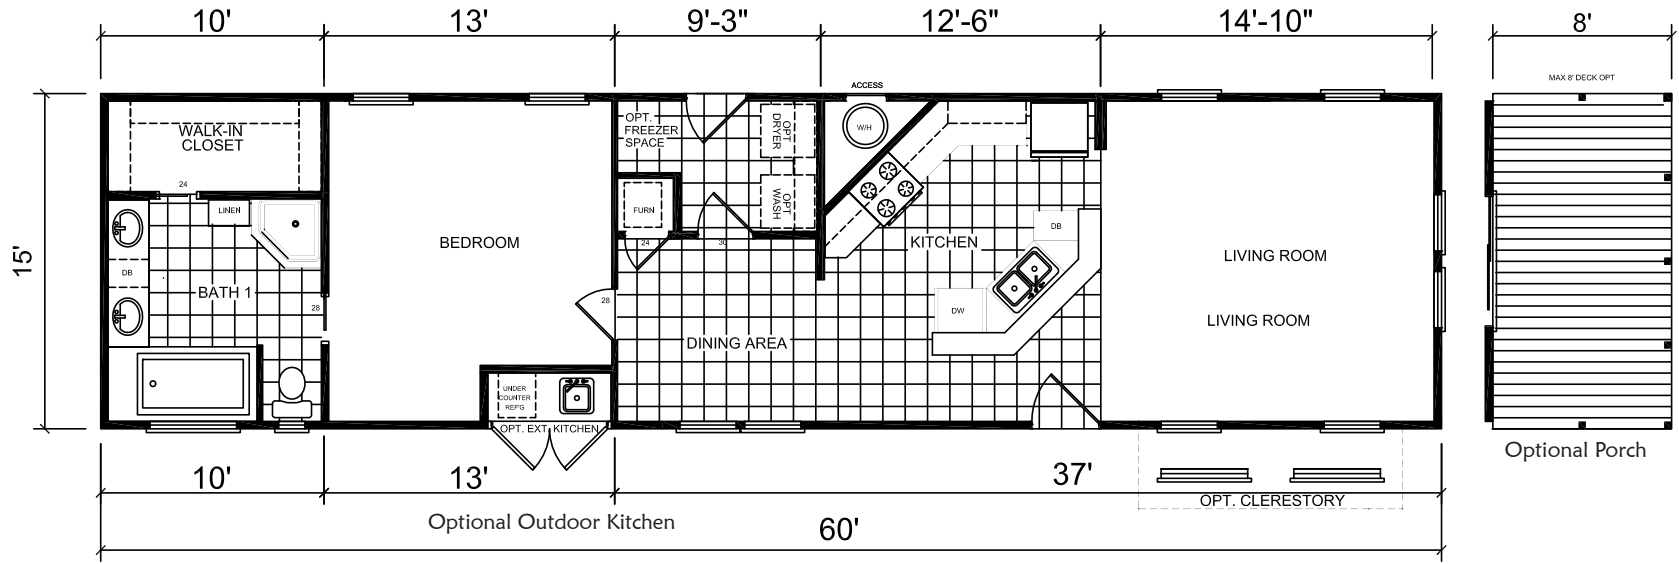

Langston

Park Villa Series

1 Bedroom, 1 Bath
Approx. 900 SQ. FT.

Last Updated: 3-8-10

Factory Expo
"Factory Direct Value" HOME CENTERS
3401 W. Corsicana Highway, Athens, TX 75751

1-800-218-5309