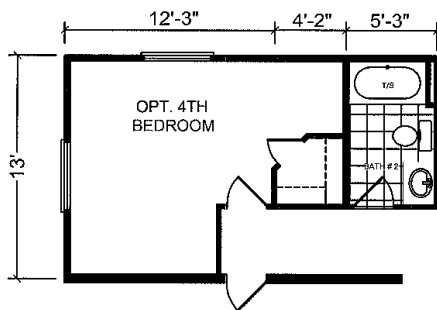

Maverick

Pacesetter Series

3 Bedroom, 2 Bath
Approx. 1,466 SQ. FT.

Factory Expo
"Factory Direct Value" HOME CENTERS
3401 W. Corsicana Highway, Athens, TX 75751

1-800-218-5309