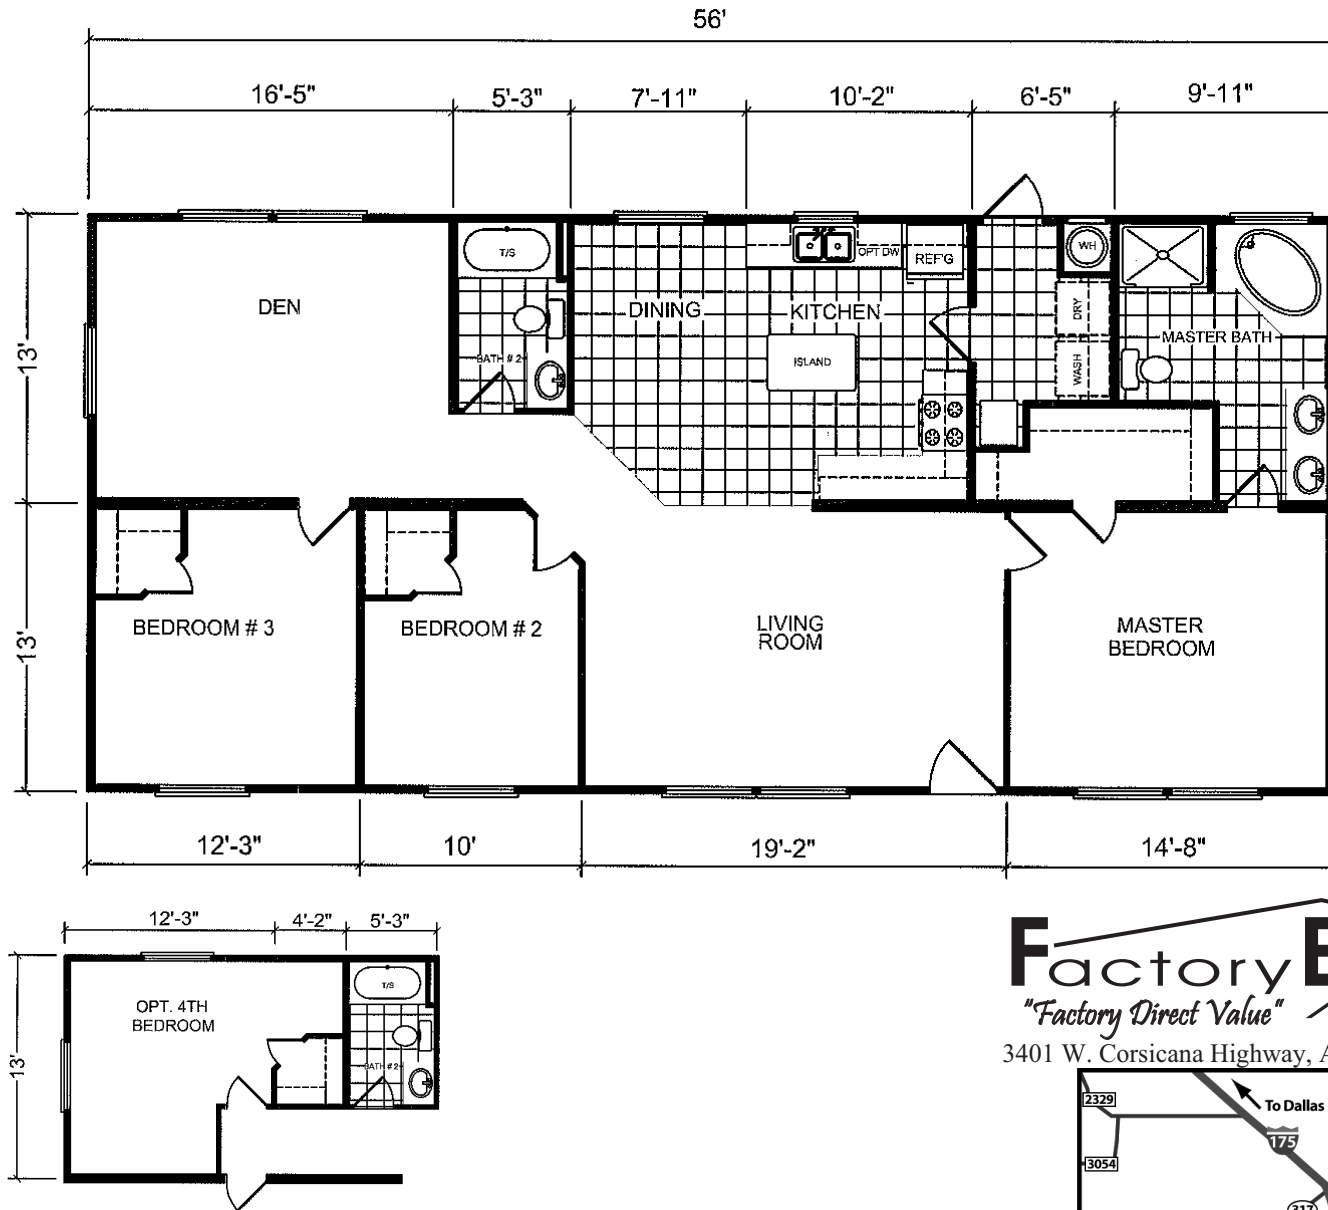

Maverick

Pacesetter Series

3 Bedroom, 2 Bath
Approx. 1,466 SQ. FT.

Factory Expo
"Factory Direct Value" HOME CENTERS
3401 W. Corsicana Highway, Athens, TX 75751

1-800-218-5309