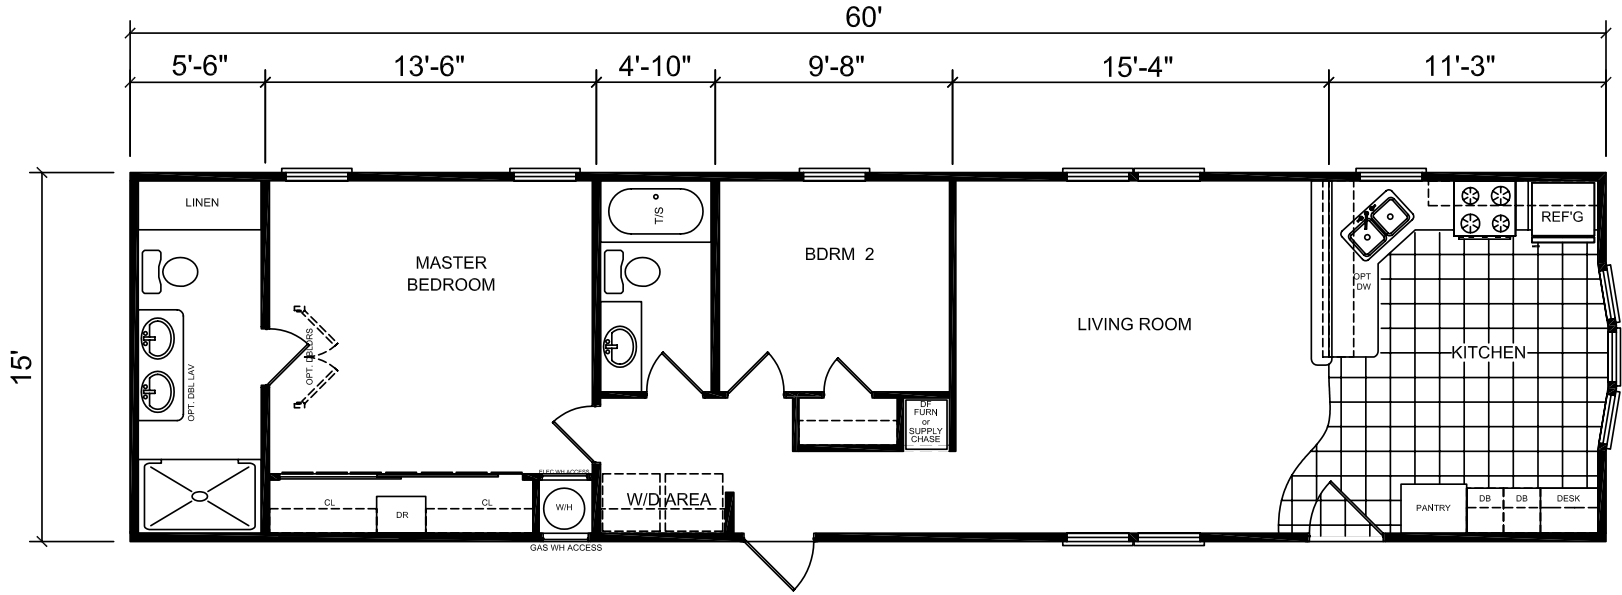

Mesquite

Park Villa Series

2 Bedroom, 2 Bath
Approx. 908 SQ. FT.

Last Updated: 11-4-08

Factory Expo
"Factory Direct Value" HOME CENTERS
3401 W. Corsicana Highway, Athens, TX 75751

1-800-218-5309