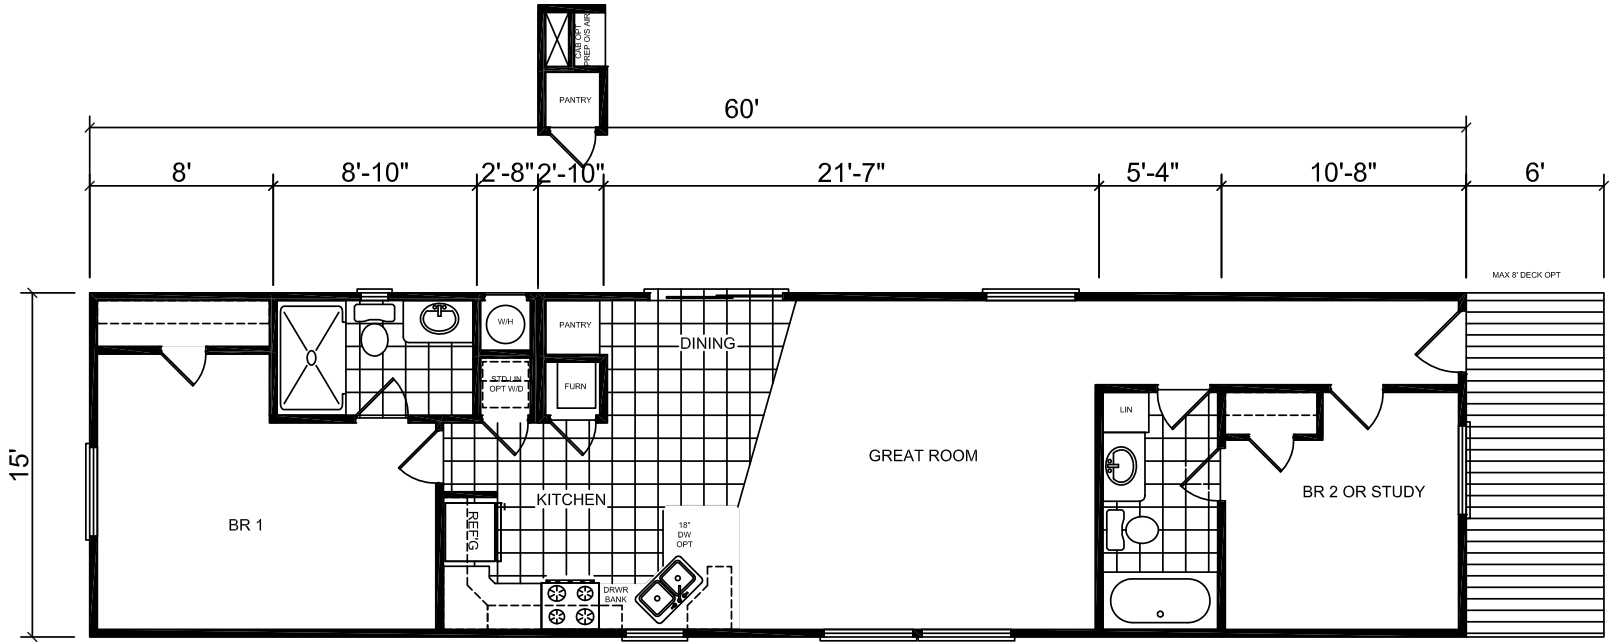

Mingus

Park Villa Series

2 Bedroom, 2 Bath
Approx. 900 SQ. FT.

Last Updated: 11-4-08

Factory Expo
"Factory Direct Value" HOME CENTERS
3401 W. Corsicana Highway, Athens, TX 75751

1-800-218-5309