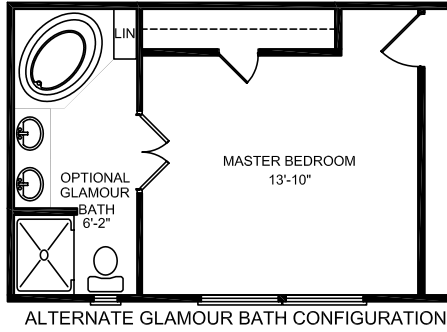

Northglen

Park Villa Series

3 Bedroom, 2 Bath
Approx. 1,140 SQ. FT.

Last Updated: 7-20-10

4/12 ROOF WZ I AND WZ II
6/12 ROOF WINDZONE I ONLY

Factory Expo
"Factory Direct Value" HOME CENTERS
3401 W. Corsicana Highway, Athens, TX 75751