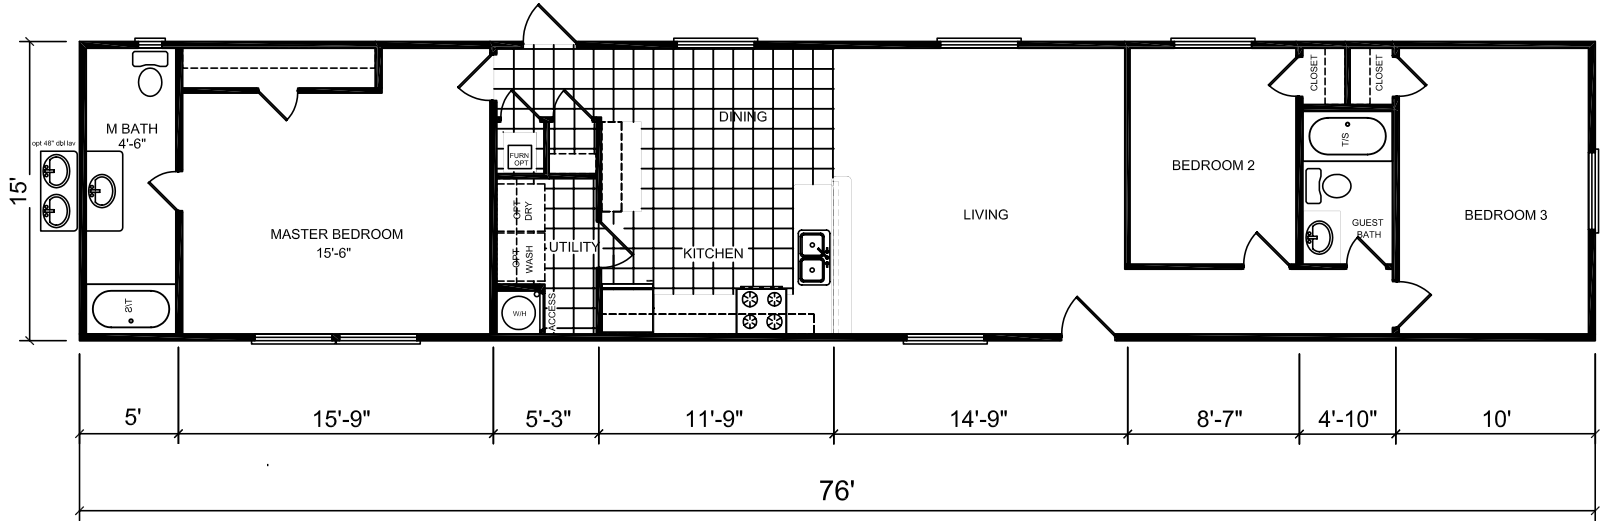

Northglen

Park Villa Series

3 Bedroom, 2 Bath
Approx. 1,140 SQ. FT.

Last Updated: 7-20-10

4/12 ROOF WZ I AND WZ II
6/12 ROOF WINDZONE I ONLY

Factory Expo
"Factory Direct Value" HOME CENTERS
3401 W. Corsicana Highway, Athens, TX 75751