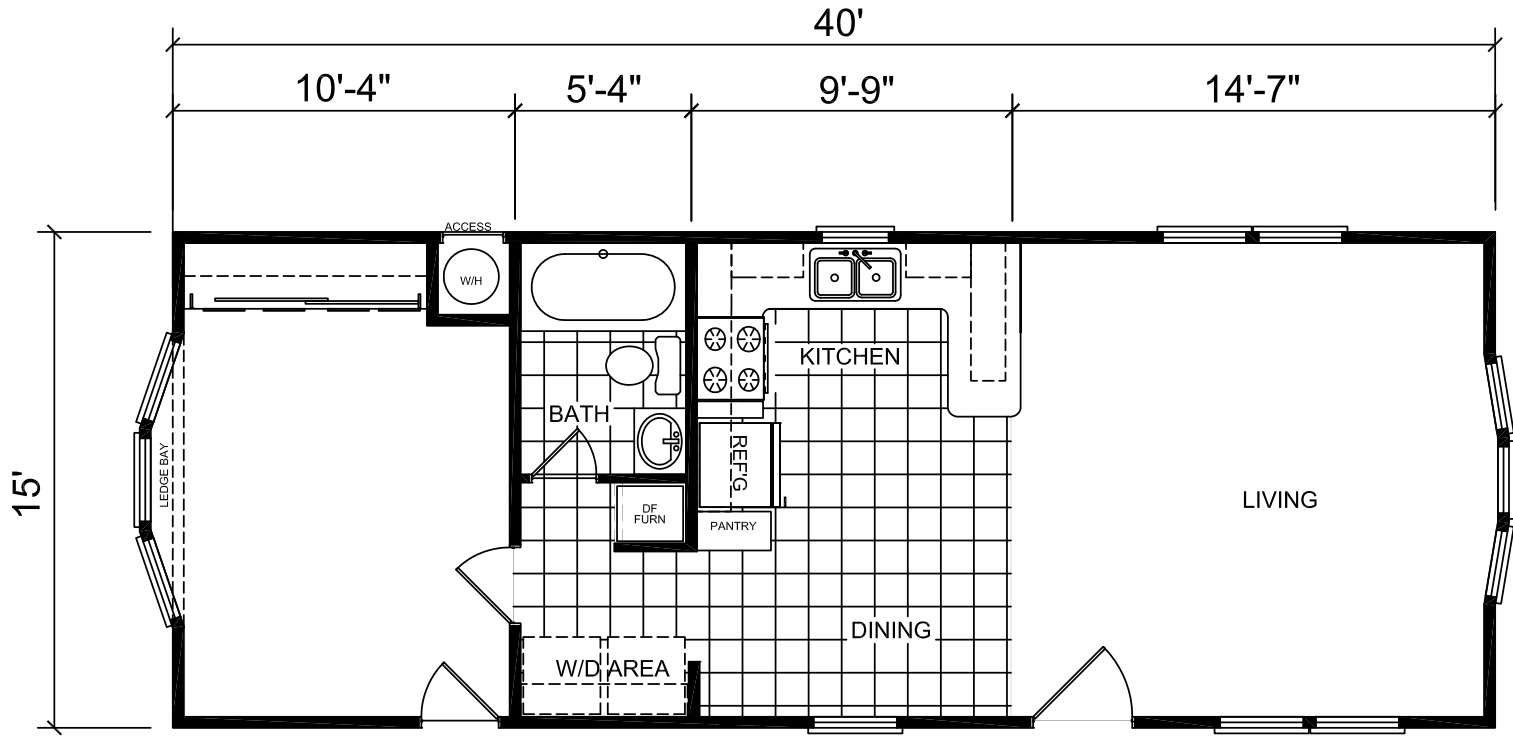

Redland

Park Villa Series

1 Bedroom, 1 Bath
Approx. 602 SQ. FT.

Last Updated: 11-4-08

Factory Expo
"Factory Direct Value" HOME CENTERS
3401 W. Corsicana Highway, Athens, TX 75751

1-800-218-5309