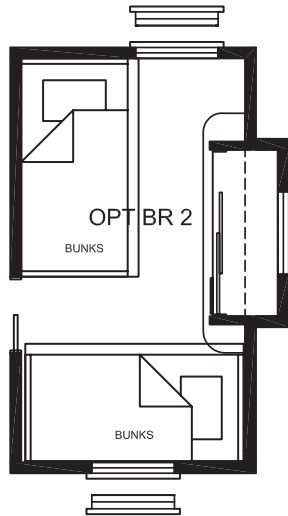

1 Bedroom, 1 Bath
Approx. 499 SQ. FT.

Richardson
Grand Park Series

Factory Expo
"Factory Direct Value" HOME CENTERS
3401 W. Corsicana Highway, Athens, TX 75751

1-800-218-5309