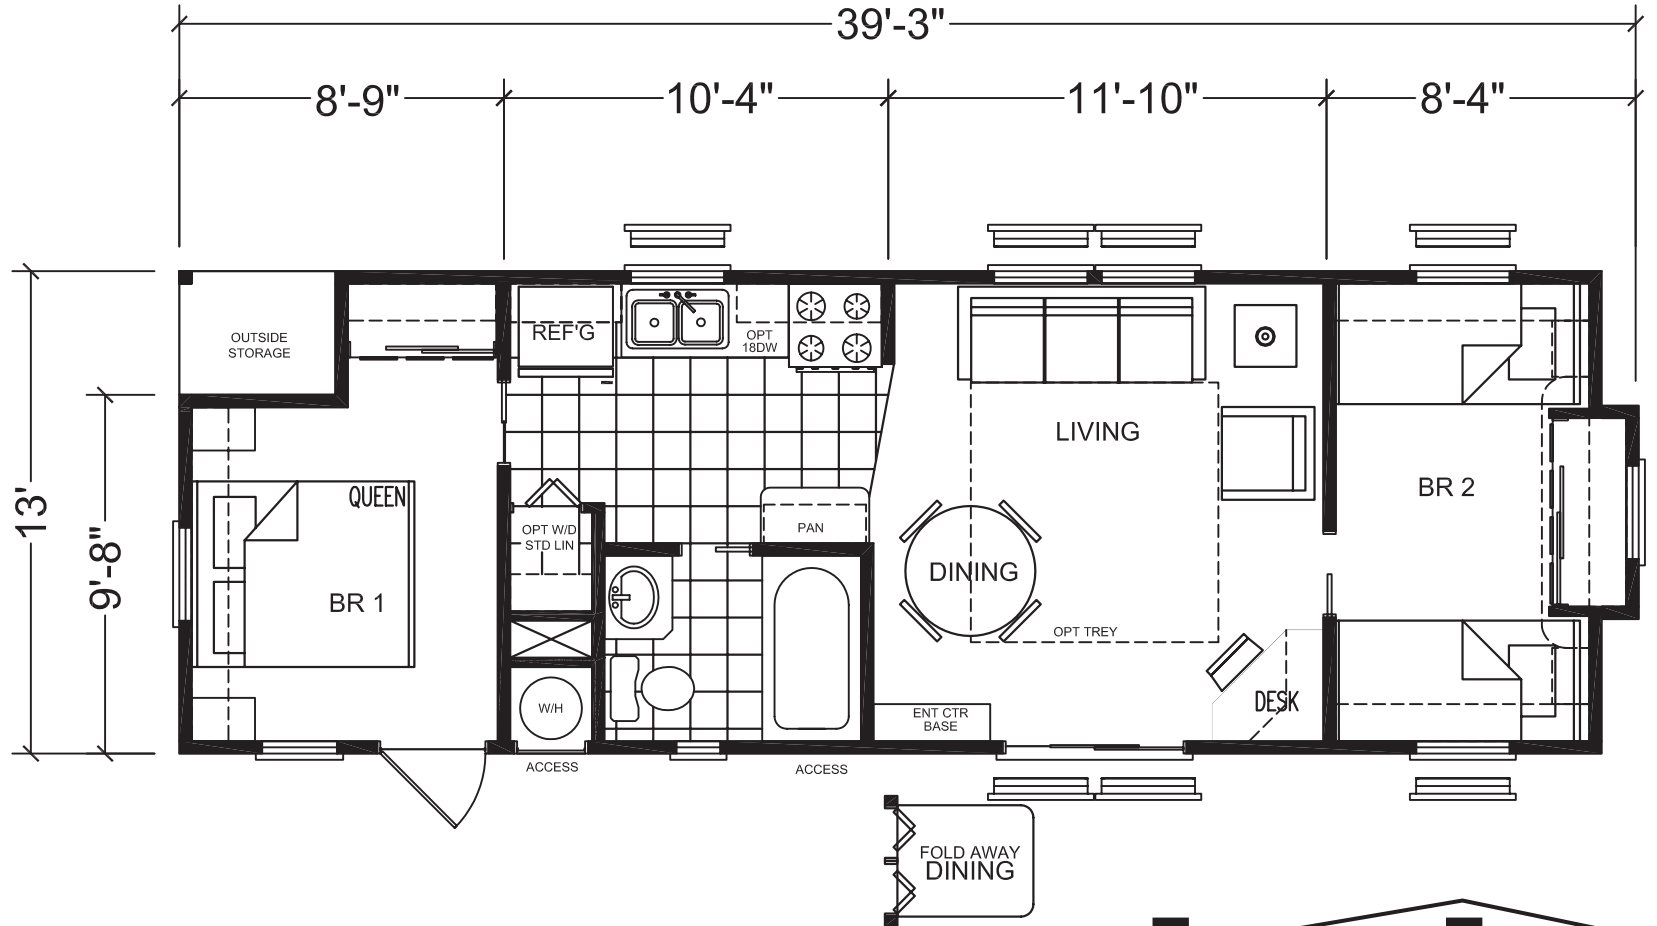

1 Bedroom, 1 Bath
Approx. 499 SQ. FT.

Richardson
Grand Park Series

Factory Expo
"Factory Direct Value" HOME CENTERS
3401 W. Corsicana Highway, Athens, TX 75751

1-800-218-5309