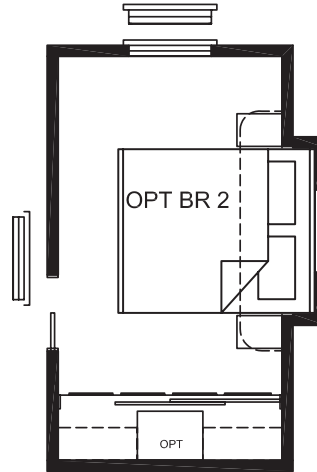

1 Bedroom, 1 Bath
Approx. 499 SQ. FT.

Richardson
Grand Park Series

Factory Expo
"Factory Direct Value" HOME CENTERS
3401 W. Corsicana Highway, Athens, TX 75751

1-800-218-5309