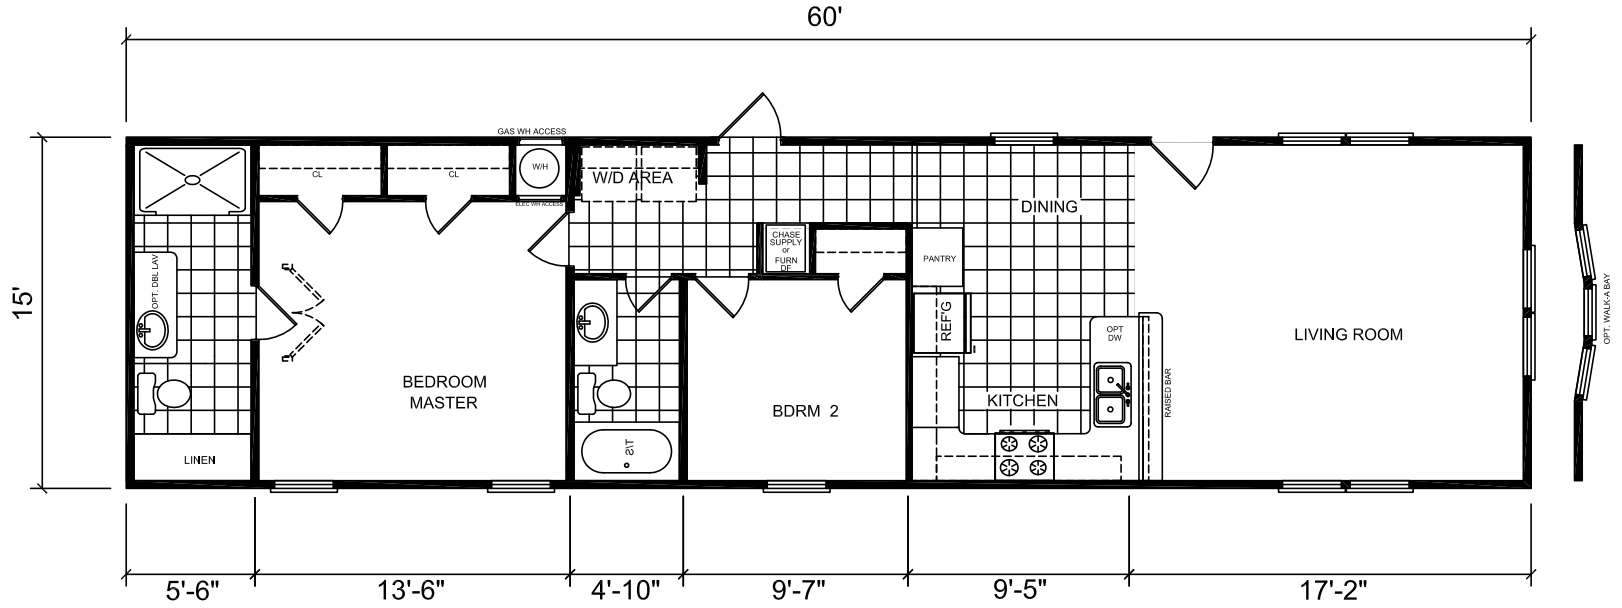

Tatum

Park Villa Series

2 Bedroom, 2 Bath
Approx. 900 SQ. FT.

Last Updated: 11-4-08

Factory Expo
"Factory Direct Value" HOME CENTERS
3401 W. Corsicana Highway, Athens, TX 75751

1-800-218-5309