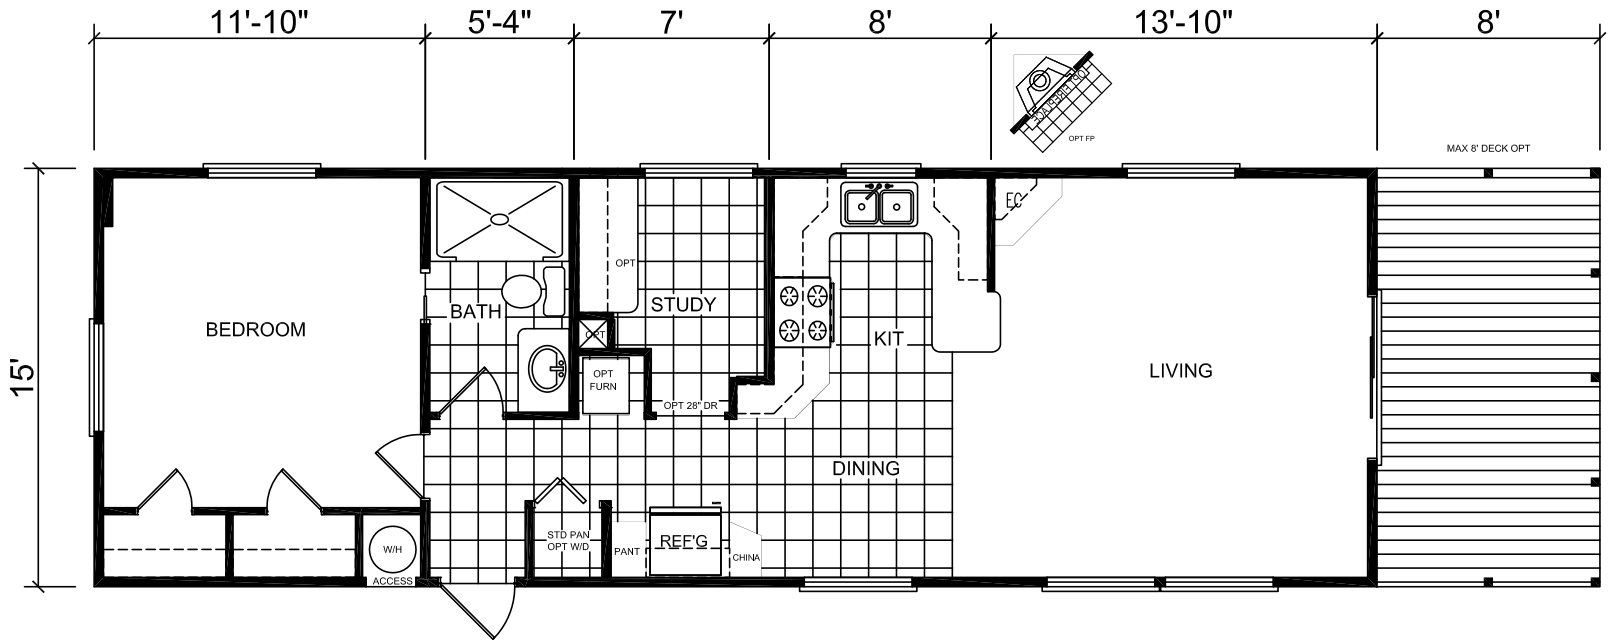

Webster
Park Villa Series

1 Bedroom, 1 Bath
Approx. 690 SQ. FT.

Last Updated: 11-4-08

Factory Expo
"Factory Direct Value" HOME CENTERS
3401 W. Corsicana Highway, Athens, TX 75751

1-800-218-5309