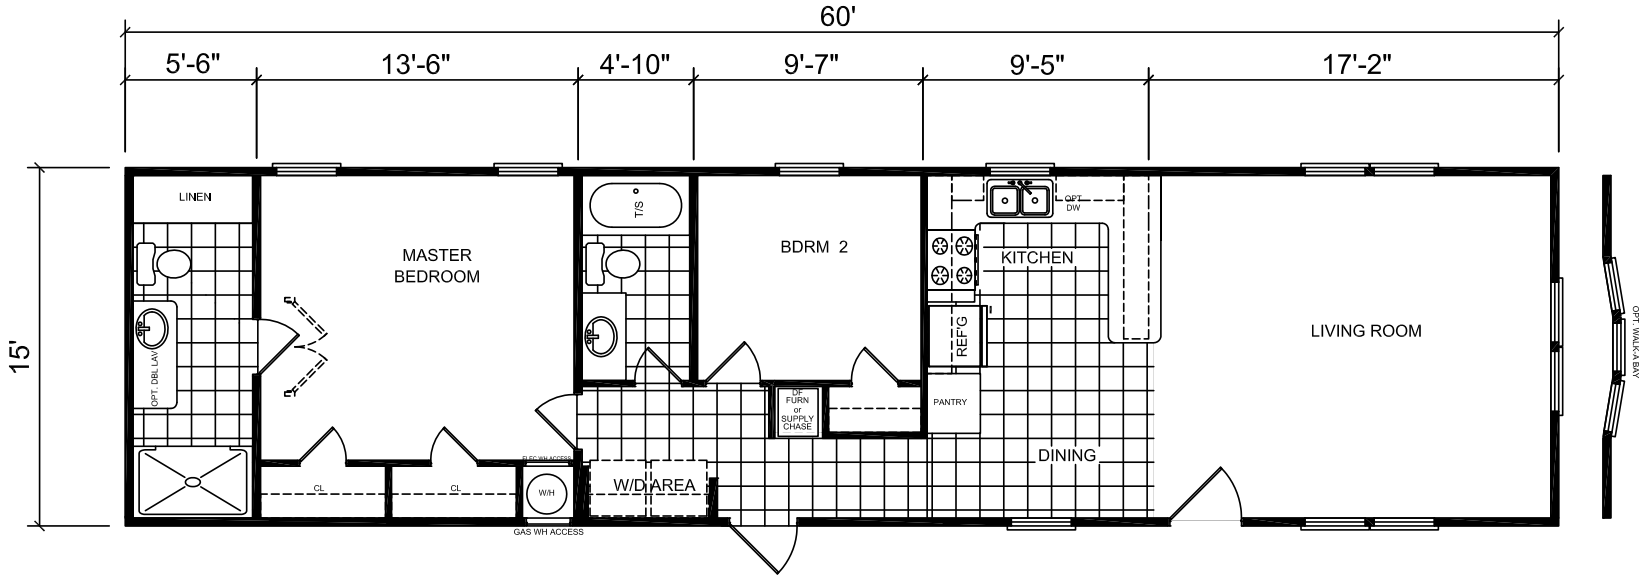

Wichita

Park Villa Series

2 Bedroom, 2 Bath
Approx. 900 SQ. FT.

Last Updated: 11-4-08

Factory Expo
"Factory Direct Value" HOME CENTERS
3401 W. Corsicana Highway, Athens, TX 75751

1-800-218-5309