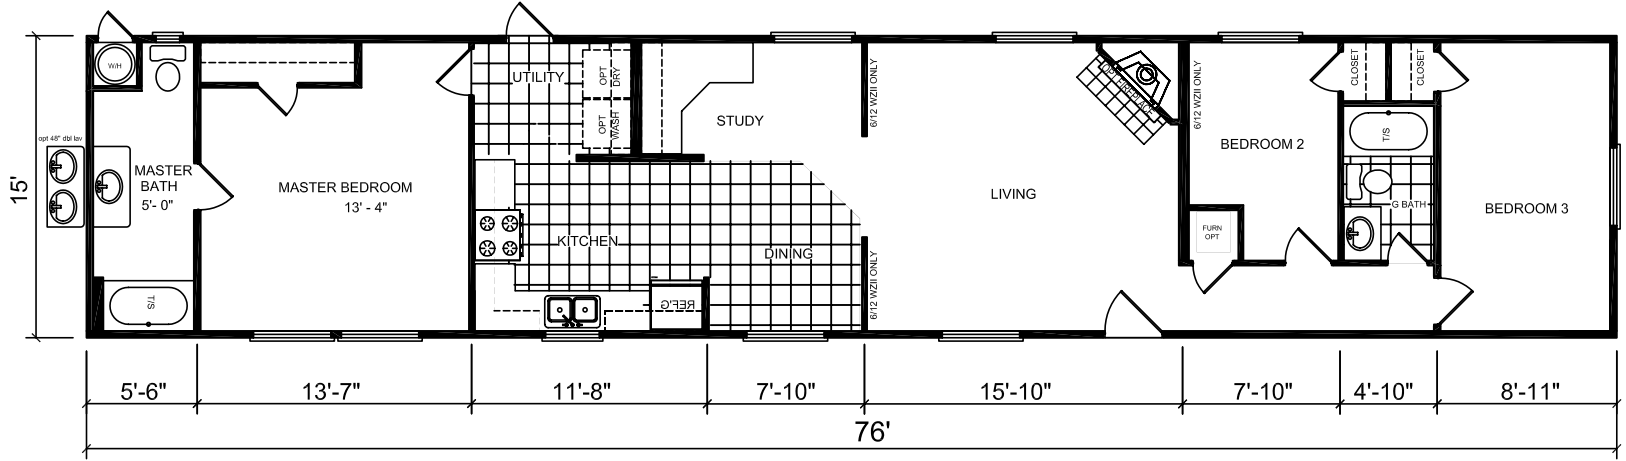

Woodward

Park Villa Series

3 Bedroom, 2 Bath
Approx. 1,140 SQ. FT.

Last Updated: 11-4-08

Factory Expo
"Factory Direct Value" HOME CENTERS
3401 W. Corsicana Highway, Athens, TX 75751

1-800-218-5309