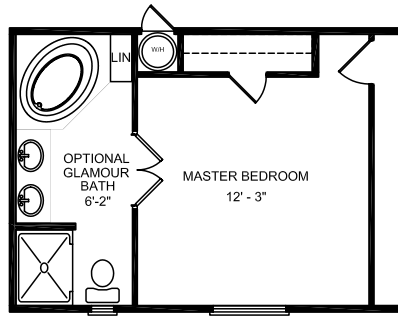

Woodward

Park Villa Series

3 Bedroom, 2 Bath
Approx. 1,140 SQ. FT.

Last Updated: 11-4-08

Factory Expo
"Factory Direct Value" HOME CENTERS
3401 W. Corsicana Highway, Athens, TX 75751

1-800-218-5309